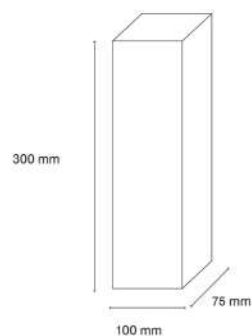

3 Kubik

10571

○ Blanco / White

Led SMD 15w 1500Lm
Kelvin 2700K / 3400K / 4000K CCT Switch
Material Policarbonato / Polycarbonate
Medidas 100x300x75 mm