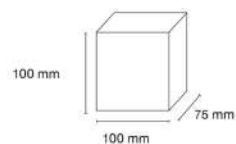

ALTA
LUMINOSIDAD

COMPACT

① Kubik
10569

○ Blanco / White

Led SMD 5w 500Lm
Kelvin 2700K / 3400K / 4000K CCT Switch
Material Policarbonato / Polycarbonate
Medidas 100x100x75 mm

Dome applique

DECOLED

① Dome