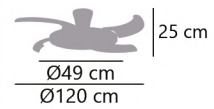

QATAR

16016 DC 30W / LED 36W / 8060LM / 3000-4000-6500K

Madera/opal - Wood/opal - Madeira/opal
Metal/acrílico - Iron/acrylic - Ferro/acrilico