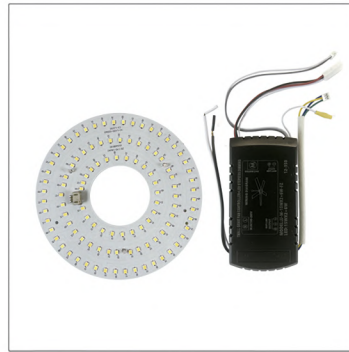

KIT DRIVER+PLACA 004
24w-3000k/4000k/6000k (ø14cm)
SALENTO