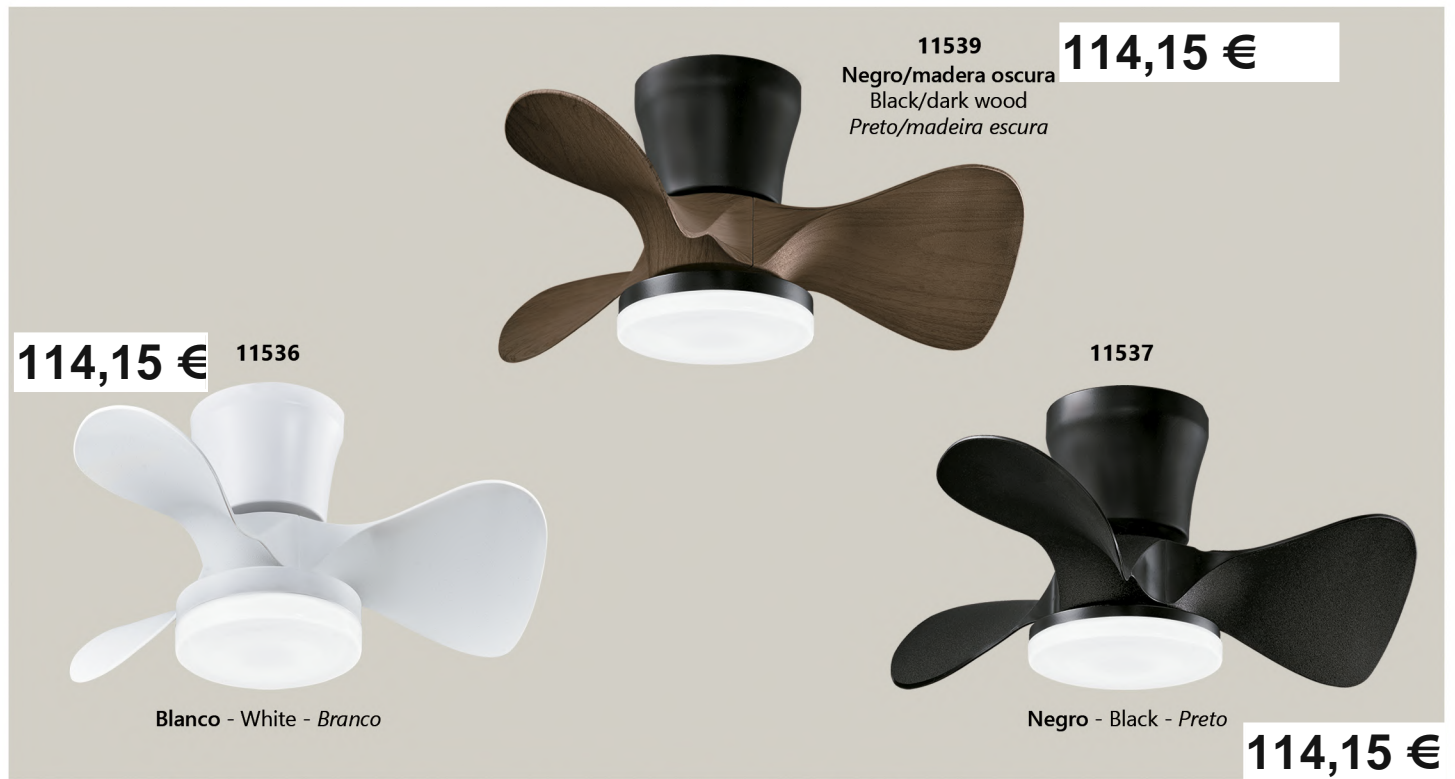

SIUX

11536	DC 30W/ LED 24W / 2420LM / 3000K-4000K-6500K
11537	DC 30W/ LED 24W / 2420LM / 3000K-4000K-6500K
11538	DC 30W/ LED 24W / 2420LM / 3000K-4000K-6500K
11539	DC 30W/ LED 24W / 2420LM / 3000K-4000K-6500K