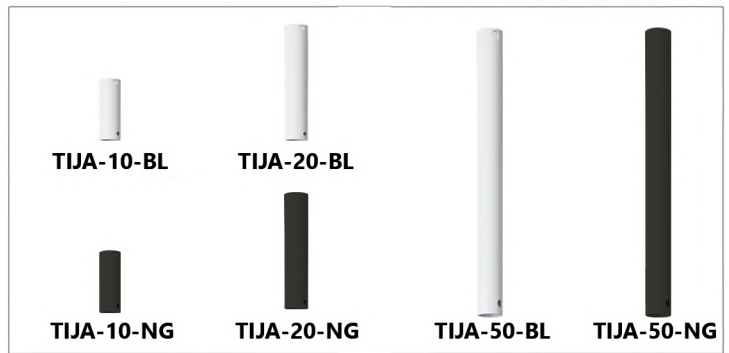

TIJA-10-BL

TIJA-20-BL

TIJA-10-NG

TIJA-20-NG

TIJA-50-BL

TIJA-50-NG