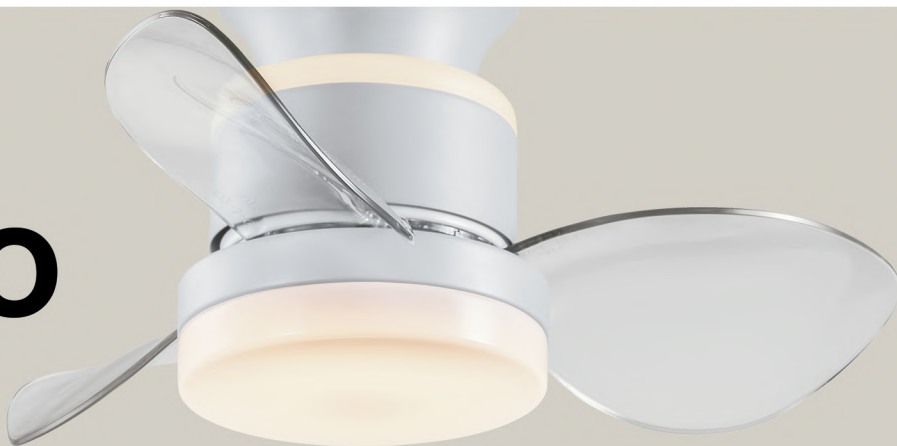

COLECCIÓN - COLLECTION - COLEÇÃO

SALENTO