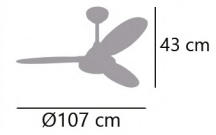

MAHON

11562 DC 25W/ LED 21W / 1890LM / 3000K-4000K-6500K

Negro - Black - Preto

Metal/acrílico - Iron/acrylic - Ferro/acrilico