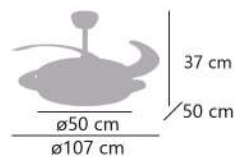

MALTA

11530	DC 30w / LED 54w / 6800lm / 3000k-4000k-6500k	PVP 155,28€
11531	DC 30w / LED 54w / 6800lm / 3000k-4000k-6500k	PVP 188,61€
11532	DC 30w / LED 54w / 6800lm / 3000k-4000k-6500k	PVP 188,61€