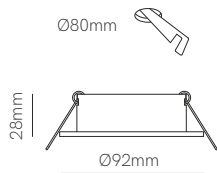

*GU10 Bulbholder included, except 258226C.

Technical Information

Installation	Recessed	Surface
Material	Aluminium	Aluminium
Finishes	White / Black / Brushed alumin.	White / Black
Bulbholder	50mm GU10	50mm GU10
Code	☐ 4478 ☒ 4479 ☒ 258226C ☒ Custom RAL ☒ Electrolytic Plating	☐ 4480 ☒ 4481 ☒ Custom RAL ☒ Electrolytic Plating

1/50

1/20

ⓘ Consult delivery terms and conditions.

3 YEARS WARRANTY | IP 20