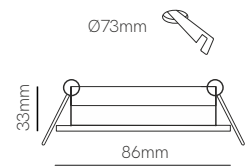

New

New

Luk round IP20

Luk round IP65

Luk square IP65

*IP20 includes GU10 Bulbholder, IP65 includes G5.3 Bulbholder.

Technical Information

Installation	Recessed	Recessed	Recessed
Material	Aluminium	Aluminium	Aluminium
Finishes	White / Black	White / Black	White / Black
Bulbholder	50mm GU10	50mm GU10	50mm GU10
Code	☐ 4758 ☐ 4759 ☒ Custom RAL ☒ Electrolytic Plating	☐ 5214 ☐ 5215 ☒ Custom RAL ☒ Electrolytic Plating	☐ 5216 ☐ 5217 ☒ Custom RAL ☒ Electrolytic Plating
	IP 20	IP 65	IP 65

ⓘ Consult delivery terms and conditions.