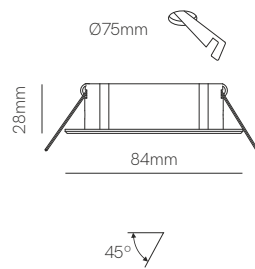

Eclipse

*G5.3 Bulbholder included.

Technical Information

Installation	Recessed
Material	Aluminium
Finishes	White / Gray / Brushed chrome
Bulbholder	50mm G5.3

Code	☐	222232
	☐	222230
	☐	222238
	☒	Custom RAL

Consult delivery terms and conditions.

Accessories

Bulbholder GU10

301182 ☐

3 YEARS WARRANTY | IP 20 | 1/50