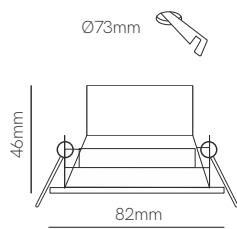

New

New

Luk round IP20

Luk round IP65

Luk square IP65

*IP20 includes GU10 Bulbholder, IP65 includes G5.3 Bulbholder.

Technical Information

Installation	Recessed	Recessed	Recessed
Material	Aluminium	Aluminium	Aluminium
Finishes	White / Black	White / Black	White / Black
Bulbholder	50mm GU10	50mm GU10	50mm GU10
Code	☐ 4758 ☐ 4759 ☒ Custom RAL ☒ Electrolytic Plating	☐ 5214 ☐ 5215 ☒ Custom RAL ☒ Electrolytic Plating	☐ 5216 ☐ 5217 ☒ Custom RAL ☒ Electrolytic Plating
	IP 20	IP 65	IP 65

ⓘ Consult delivery terms and conditions.