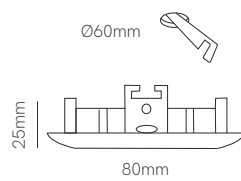

### Accessories

Bulbholder GU10

301182

3 YEARS WARRANTY | IP 20 | 1/50

---

**Fijo**

\*G5.3 Bulbholder included.

---