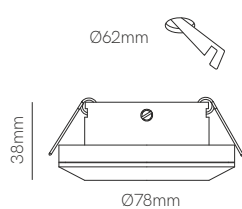

Bathroom

*G5.3 Bulbholder included.

Technical Information

Installation	Recessed
Material	Aluminium
Finishes	White / Brushed aluminium
Bulbholder	50mm G5.3
Code	☐ 223232
	☐ 223233

3 YEARS WARRANTY | IP 44 | 1/50