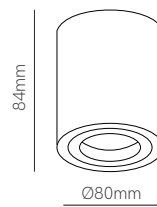

*GU10 Bulbholder included, except 258226C.

Technical Information

Installation	Recessed	Surface
Material	Aluminium	Aluminium
Finishes	White / Black / Brushed alumin.	White / Black
Bulbholder	50mm GU10	50mm GU10
Code	☐ 4478 ☒ 4479 ☒ 258226C ☒ Custom RAL ☒ Electrolytic Plating	☐ 4480 ☒ 4481 ☒ Custom RAL ☒ Electrolytic Plating

1/50

1/20

ⓘ Consult delivery terms and conditions.

3 YEARS WARRANTY | IP 20