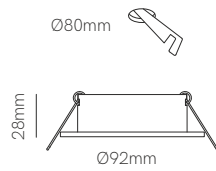

Zio recessed

Zio surface

*GU10 Bulbholder included, except 257226C.

Technical Information

Installation	Recessed	Surface
Material	Aluminium	Aluminium
Finishes	White / Black / Brushed alumin.	White / Black
Bulbholder	50mm GU10	50mm GU10
Code	☐ 4476 ☒ 4477 ☒ 257226C ☒ Custom RAL ☒ Electrolytic Plating	☐ 4482 ☒ 4483 ☒ Custom RAL ☒ Electrolytic Plating

1/50

1/20

ⓘ Consult delivery terms and conditions.

3 YEARS WARRANTY | IP 20