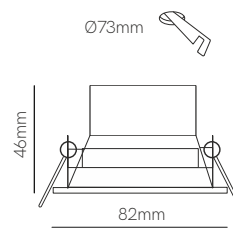

New

New

Luk round IP20

Luk round IP65

Luk square IP65

*IP20 includes GU10 Bulbholder, IP65 includes G5.3 Bulbholder.

Technical Information

Installation	Recessed	Recessed	Recessed
Material	Aluminium	Aluminium	Aluminium
Finishes	White / Black	White / Black	White / Black
Bulbholder	50mm GU10	50mm GU10	50mm GU10
Code	☐ 4758 ☐ 4759 ☒ Custom RAL ☒ Electrolytic Plating	☐ 5214 ☐ 5215 ☒ Custom RAL ☒ Electrolytic Plating	☐ 5216 ☐ 5217 ☒ Custom RAL ☒ Electrolytic Plating
	IP 20	IP 65	IP 65

ⓘ Consult delivery terms and conditions.