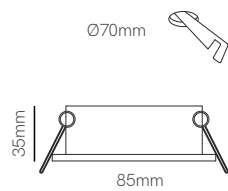

Rok

*G5.3 Bulbholder included.

Technical Information

Installation	Recessed
Material	Aluminium
Finishes	White / Black / Brushed chrome
Bulbholder	50mm G5.3
Code	☐ 4755 ☐ 4756 ☐ 4757 ☒ Custom RAL ☒ Electrolytic Plating

CE RoHS

Consult delivery terms and conditions.

3 YEARS WARRANTY | IP 65 | 1/50