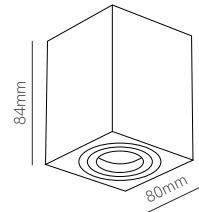

Zio recessed

Zio surface

*GU10 Bulbholder included, except 257226C.

Technical Information

Installation	Recessed	Surface
Material	Aluminium	Aluminium
Finishes	White / Black / Brushed alumin.	White / Black
Bulbholder	50mm GU10	50mm GU10
Code	☐ 4476 ☒ 4477 ☒ 257226C ☒ Custom RAL ☒ Electrolytic Plating	☐ 4482 ☒ 4483 ☒ Custom RAL ☒ Electrolytic Plating

1/50

1/20

ⓘ Consult delivery terms and conditions.

3 YEARS WARRANTY | IP 20